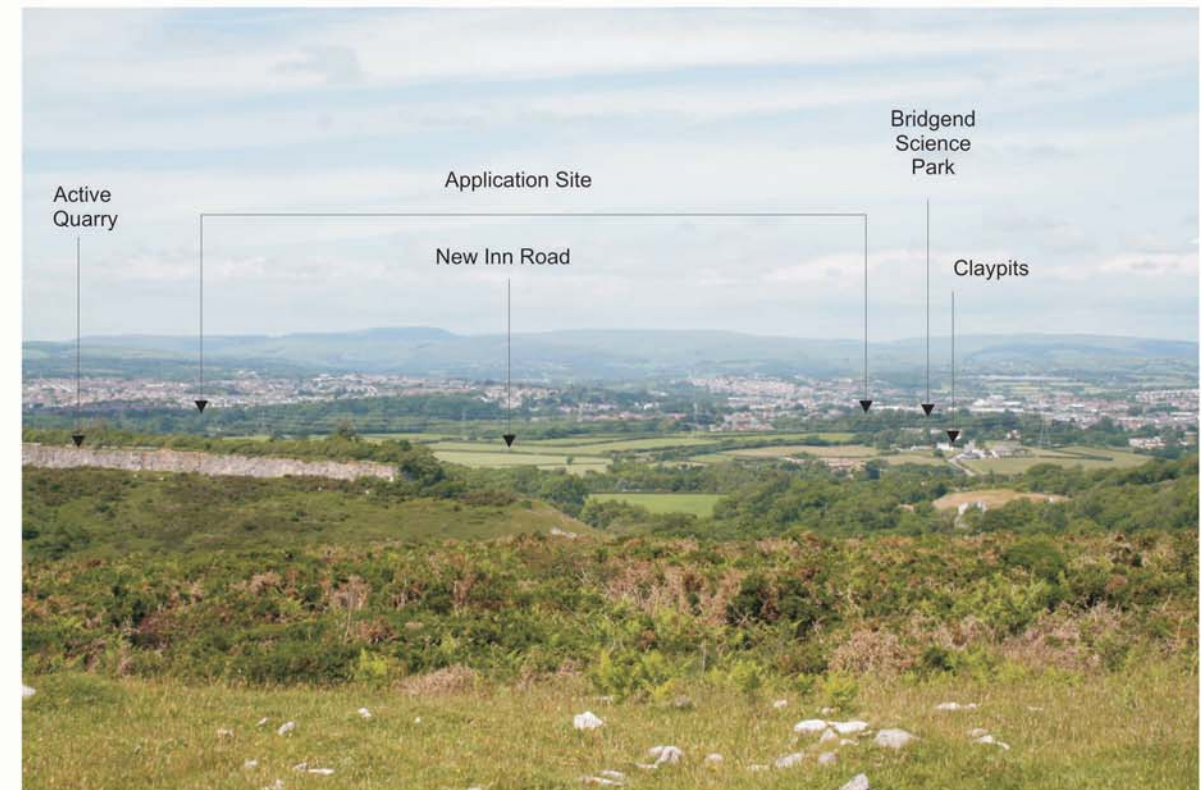

PRV 16 - View from Footpath FP13MM near New Inn Road looking east

PRV 17 - View from access track to Verville Cottage looking north

PRV 18 - View from Old Castle Down looking north

Produced by:

**Davies
Landscape
Architects**
Suite 1, Fern House
Bath Road, Stroud
Gloucestershire
GL5 3TJ
t: 01453 760380
e: info@d-la.co.uk
w: www.d-la.co.uk

Scale @ A3:NTS

Principal Viewpoints- PRV's 16-18